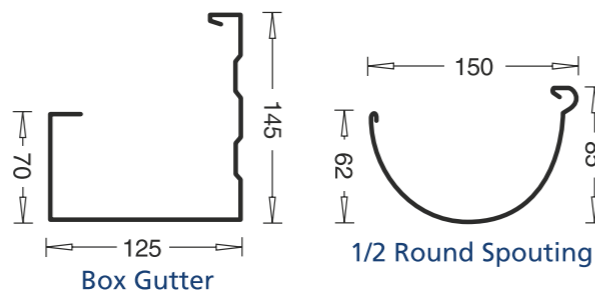

Manufactured on site, the spouting is made to measure. There are no joins to leak or sag. Continuous Spouting is available in O.G. 135mm & 150mm, and 135mm 1/4 Round providing designs to complement all styles of home.

### Other Profiles

Box Gutter and 1/2 Round Spouting are also available in 6 metre lengths.

*Add beauty & value to your home*