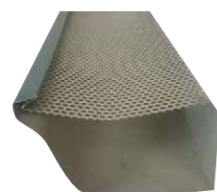

### Spouting Profiles

Continuous Spouting is ideally suited to the New Zealand climate. The use of copper & Colour Steel provides a high quality, attractive product that gives maximum protection from UV rays and will not warp, crack, or go brittle.

Manufactured on site, the spouting is made to measure. There are no joins to leak or sag. Continuous Spouting is available in O.G. 135mm & 150mm, and 135mm 1/4 Round providing designs to complement all styles of home.

### Downpipe Profiles

Continuous Downpipes are made from the same tough, weather-resistant, low-maintenance copper & Colour Steel.

Traditional round downpipes complement the design of any residential, commercial or industrial building.

### Leaf Guard

Leaf Guard prevents spouting from clogging with leaves and other debris.

*We go to any length*

THREADBOW WHITE

TITANIA

SMOOTH CREAM

GULL GREY

LIGNITE