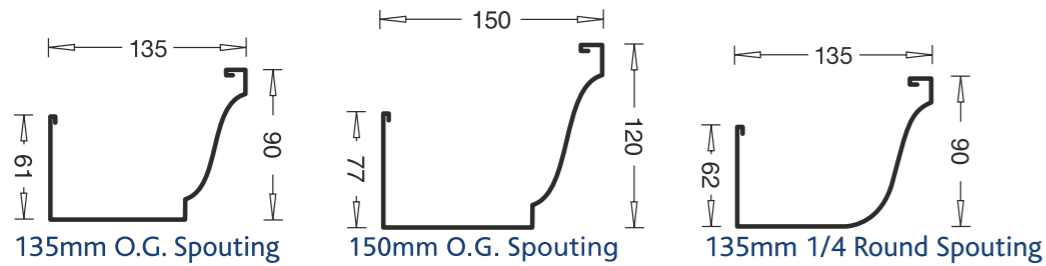

Manufactured on site, the spouting is made to measure. There are no joins to leak or sag. Continuous Spouting is available in O.G. 135mm & 150mm, and 135mm 1/4 Round providing designs to complement all styles of home.

### Other Profiles

Box Gutter and 1/2 Round Spouting are also available in 6 metre lengths.

*Add beauty & value to your home*